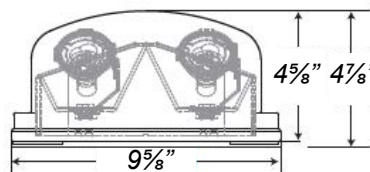

### TECHNICAL SPECIFICATIONS:

- :: High impact thermo-plastic emergency light
- :: Two fully adjustable 3.3 watt, glare-free LED lamp heads for safe egress
- :: Dual voltage: 6V/12V
- :: Operating temperature: 68-122°F
- :: 3.6V maintenance-free Ni-Cad rechargeable battery for long life
- :: Low profile compact design, available in white or black housing
- :: 90-minute rated with push style test switch and red indicator light
- :: Surf. mount with top and side knockout for conduit
- :: NEMA4X and NSF rated
- :: UL Listed for damp locations, UL924, NFPA 101 Life Safety Code
- :: 3-year warranty