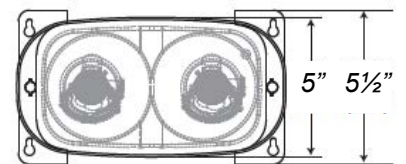

### TECHNICAL SPECIFICATIONS:

- :: High impact thermo-plastic emergency light
- :: Two fully adjustable 3.3 watt, glare-free LED lamp heads for safe egress
- :: Dual voltage: 6V/12V
- :: Operating temperature: 68-122°F
- :: 3.6V maintenance-free Ni-Cad rechargeable battery for long life
- :: Low profile compact design, available in white or black housing
- :: 90-minute rated with push style test switch and red indicator light
- :: Surf. mount with top and side knockout for conduit
- :: NEMA4X and NSF rated
- :: UL Listed for damp locations, UL924, NFPA 101 Life Safety Code
- :: 3-year warranty