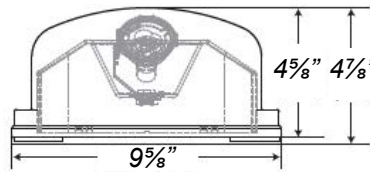

### TECHNICAL SPECIFICATIONS:

- :: High impact thermo-plastic emergency light
- :: Two fully adjustable 3.3 watt, glare-free LED lamp heads for safe egress
- :: Dual voltage: 6V/12V
- :: Operating temperature: 68-122°F
- :: 3.6V maintenance-free Ni-Cad rechargeable battery for long life
- :: Low profile compact design, available in white or black housing
- :: 90-minute rated with push style test switch and red indicator light
- :: Surf. mount with top and side knockout for conduit
- :: NEMA4X and NSF rated
- :: UL Listed for damp locations, UL924, NFPA 101 Life Safety Code
- :: 3-year warranty