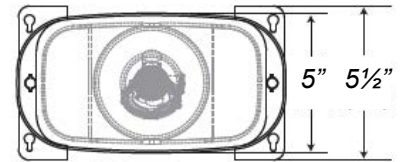

### TECHNICAL SPECIFICATIONS:

- :: High impact thermo-plastic emergency light
- :: Two fully adjustable 3.3 watt, glare-free LED lamp heads for safe egress
- :: Dual voltage: 6V/12V
- :: Operating temperature: 68-122°F
- :: 3.6V maintenance-free Ni-Cad rechargeable battery for long life
- :: Low profile compact design, available in white or black housing
- :: 90-minute rated with push style test switch and red indicator light
- :: Surf. mount with top and side knockout for conduit
- :: NEMA4X and NSF rated
- :: UL Listed for damp locations, UL924, NFPA 101 Life Safety Code
- :: 3-year warranty